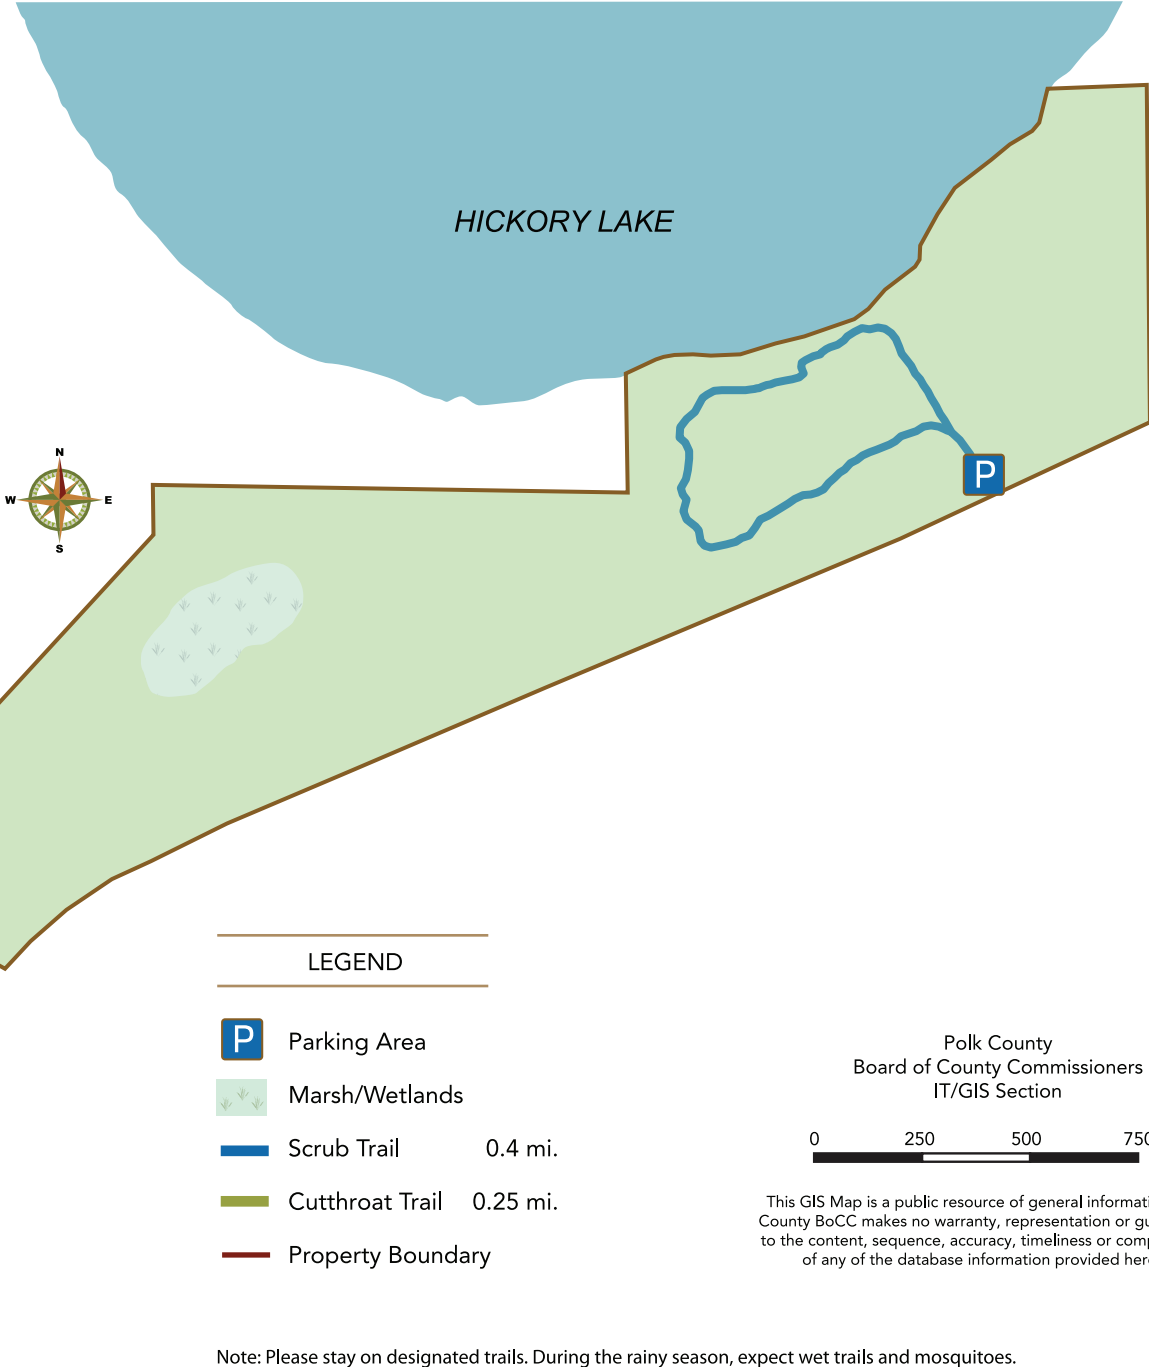

Hickory Lake Scrub *Trail Map*

LEGEND

-  Parking Area
-  Marsh/Wetlands
-  Scrub Trail 0.4 mi.
-  Cutthroat Trail 0.25 mi.
-  Property Boundary

Polk County
Board of County Commissioners
IT/GIS Section

This GIS Map is a public resource of general information. Polk County BoCC makes no warranty, representation or guaranty as to the content, sequence, accuracy, timeliness or completeness of any of the database information provided herein.

Note: Please stay on designated trails. During the rainy season, expect wet trails and mosquitoes.